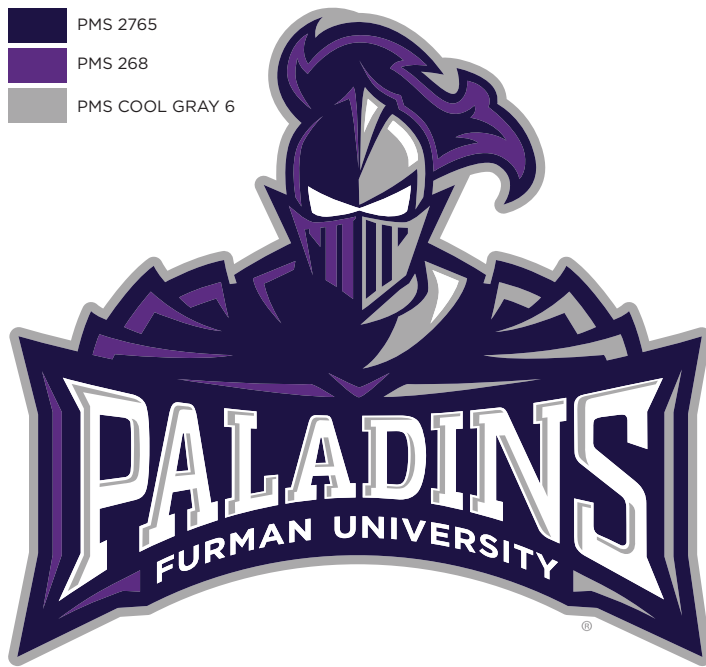

Paladin Graphic Standards

Primary Paladin Logo & Colors

CMYK

Web

Logo Guidelines

- Logo to be used only in these color and layout configurations
- Under no circumstances is PMS 268 to appear at any tint less than 100%
- The word "Paladins" may not be changed. The only exceptions are approved, sport-specific, greek or student government
- Head-only marks are not to be paired with typography as a single unit

Tri-tone Black

1 Color Black

1 Color Reversed White

PMS

CMYK

Web

Tri-tone Black

1 Color Black

1 Color Reversed White

Paladin Graphic Standards

VITESSE BOLD
(65pt)

VITESSE BOLD
(italic 65pt)

Type Guidelines

- Vitesse usage to be all caps and limited only to address official Furman titles.

For example: